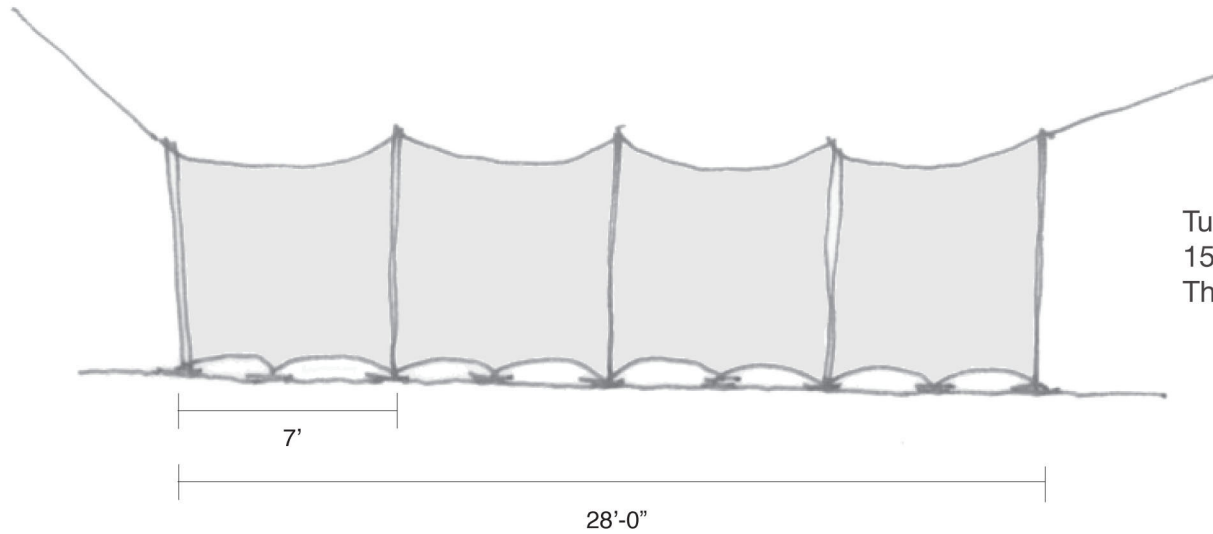

# GISELA STROMEYER DESIGN

Event Rentals

Tunnels

Tunnels comes in sections of 5'-0", 10'-0", 15'-0", 20'-0" ... and has also a corner piece. The 28'-0" long tunnel has 7'-0" sections.