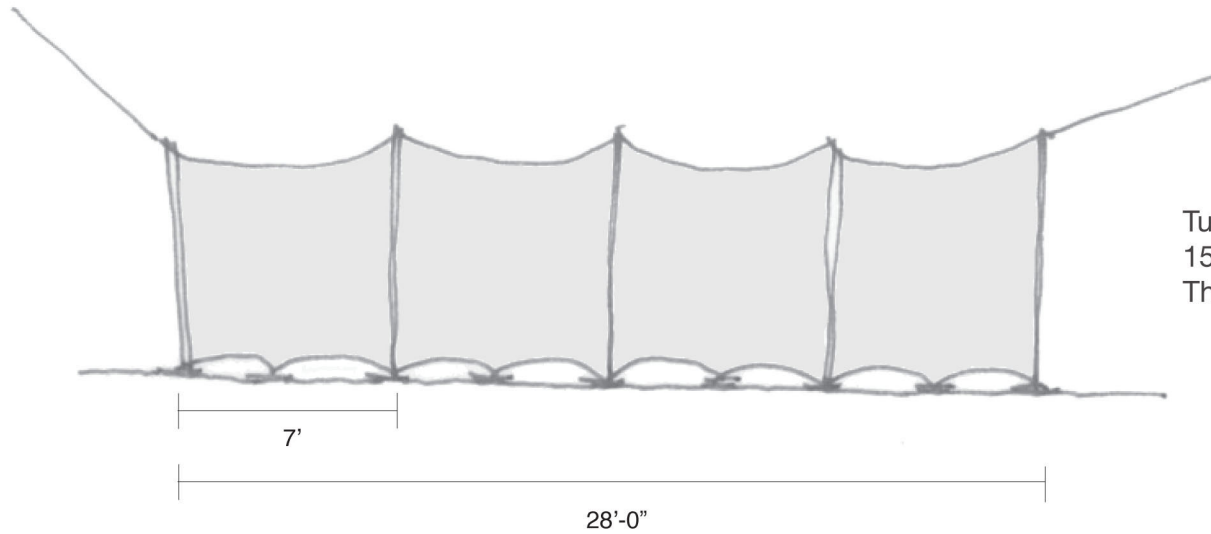

# GISELA STROMEYER DESIGN

Event Rentals

Tunnels

Tunnels comes in sections of 5'-0", 10'-0", 15'-0", 20'-0" ... and has also a corner piece. The 28'-0" long tunnel has 7'-0" sections.