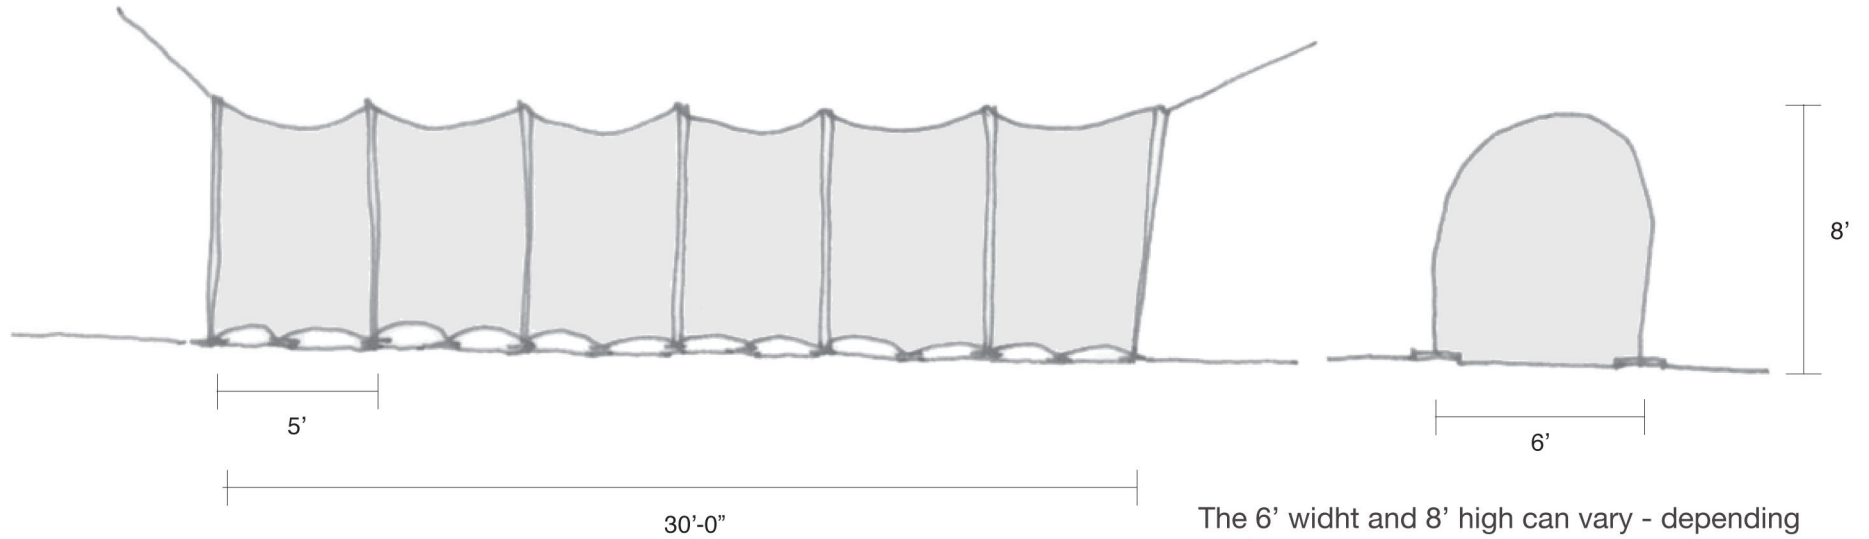

# GISELA STROMEYER DESIGN

Event Rentals

Tunnels

Tunnels comes in sections of 5'-0", 10'-0", 15'-0", 20'-0" ... and has also a corner piece. The 28'-0" long tunnel has 7'-0" sections.