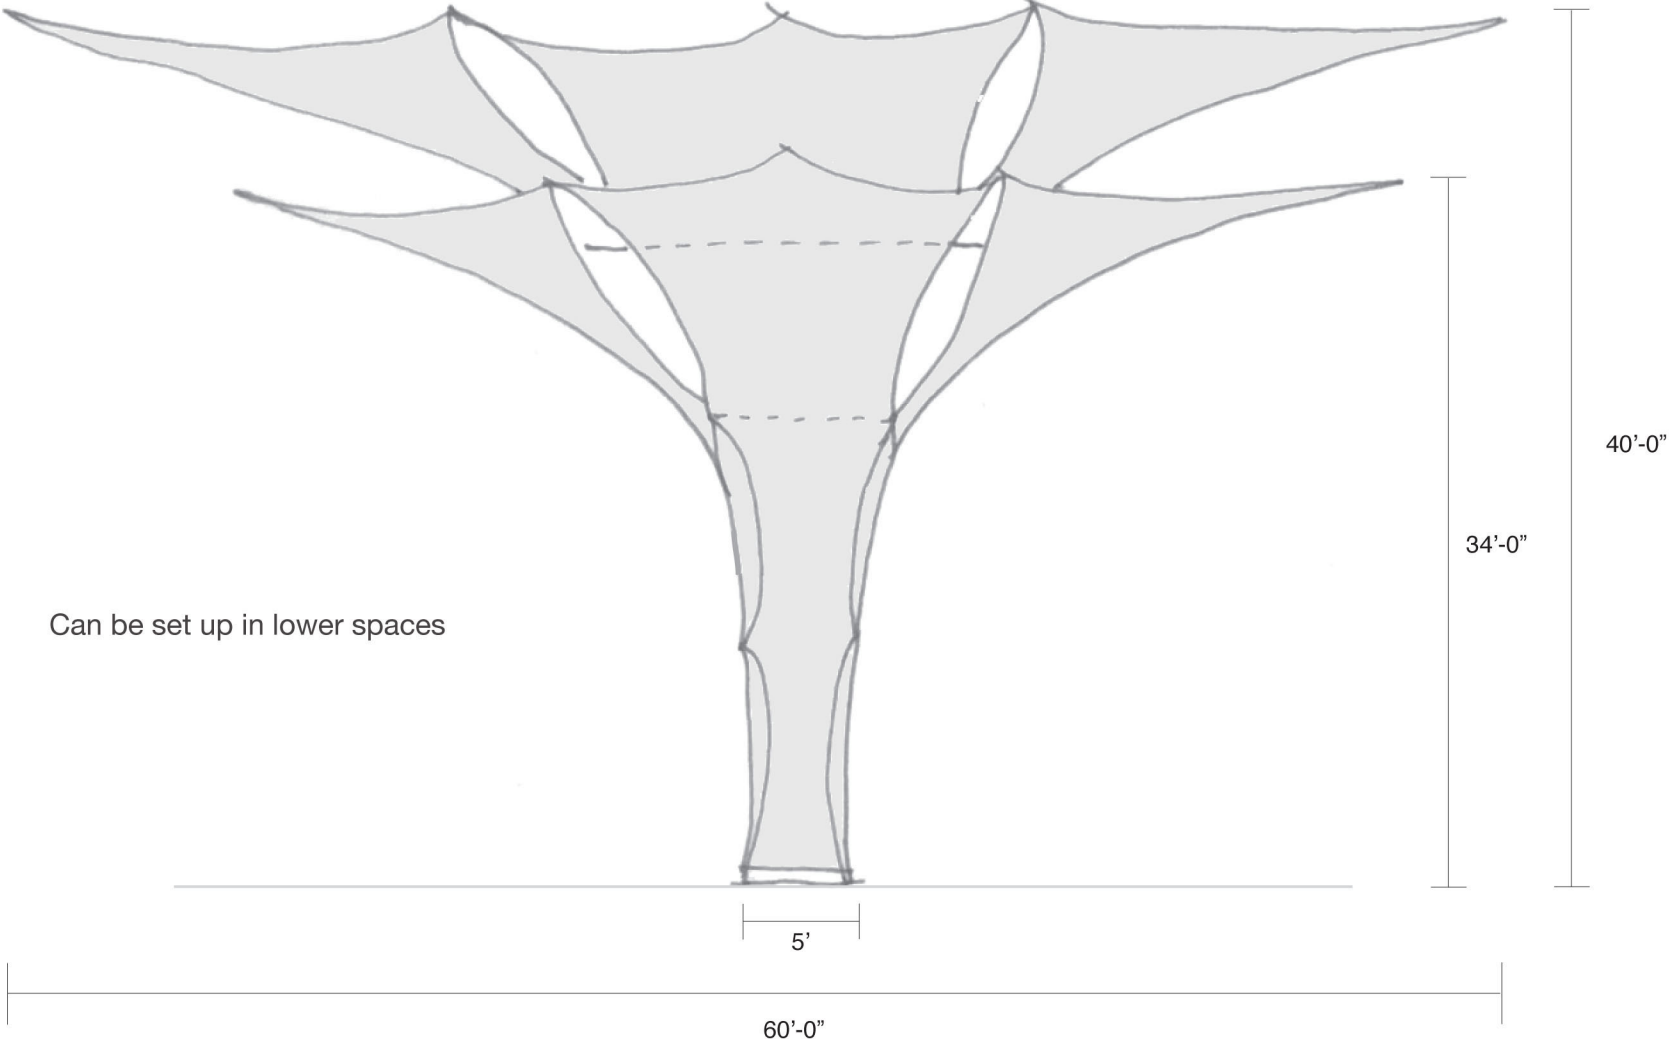

GISELA STROMEYER DESIGN

Event Rentals

Flame

GISELA STROMEYER DESIGN

Event Rentals

Flame Plan view

60'-0"