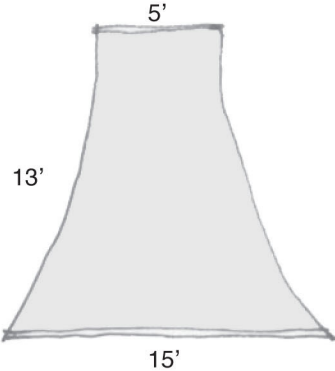

GISELA STROMEYER DESIGN

Event Rentals

Large Cove for intimate seating

GISELA STROMEYER DESIGN

Event Rentals

Bells

GISELA STROMEYER DESIGN

Event Rentals

Bell combinations and see-through fabric

See-through Fabric Bells

Laced Solid Fabric Bell