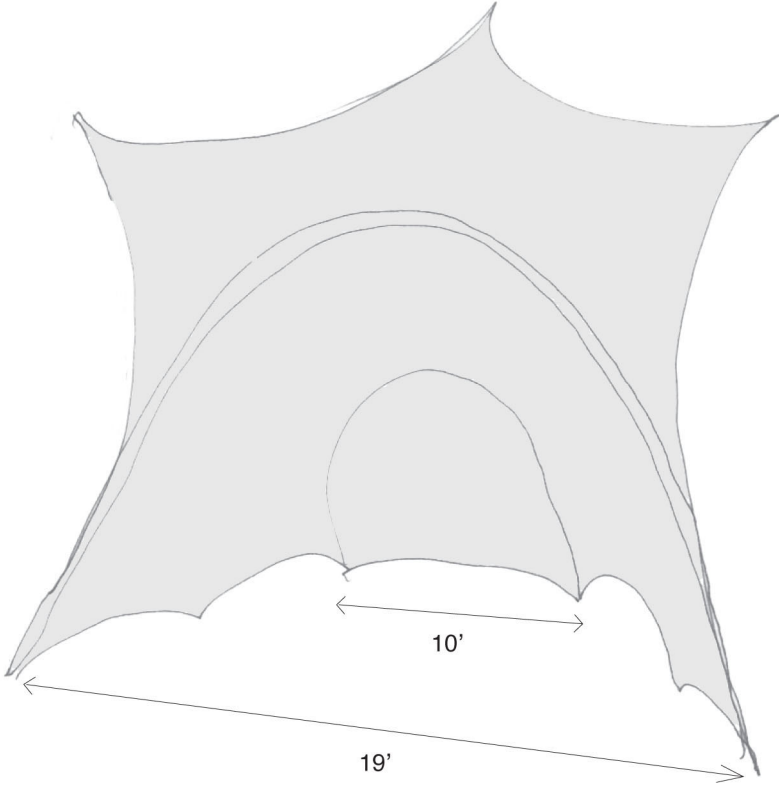

GISELA STROMEYER DESIGN

Event Rentals

Large Cove for intimate seating

GISELA STROMEYER DESIGN

Event Rentals

Bells

GISELA STROMEYER DESIGN

Event Rentals

Bell combinations and see-through fabric

See-through Fabric Bells

Laced Solid Fabric Bell