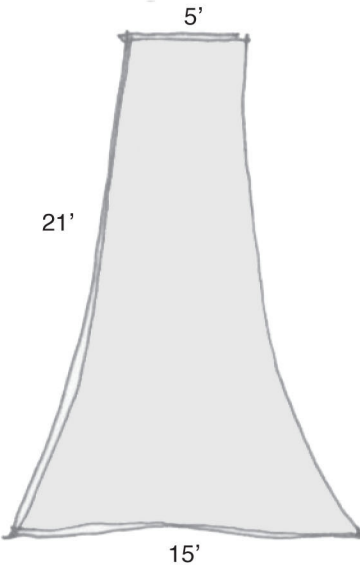

GISELA STROMEYER DESIGN

Event Rentals

Large Cove for intimate seating

GISELA STROMEYER DESIGN

Event Rentals

Bells

GISELA STROMEYER DESIGN

Event Rentals

Bell combinations and see-through fabric

See-through Fabric Bells

Laced Solid Fabric Bell