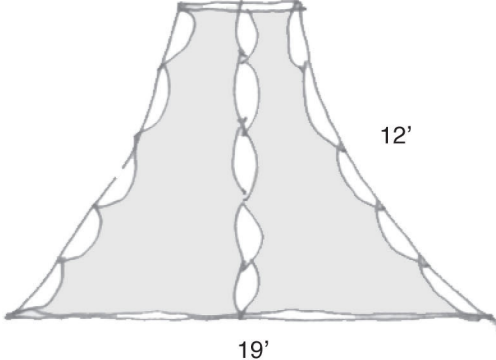

GISELA STROMEYER DESIGN

Event Rentals

Large Cove for intimate seating

GISELA STROMEYER DESIGN

Event Rentals

Bells

GISELA STROMEYER DESIGN

Event Rentals

Bell combinations and see-through fabric

See-through Fabric Bells

Laced Solid Fabric Bell