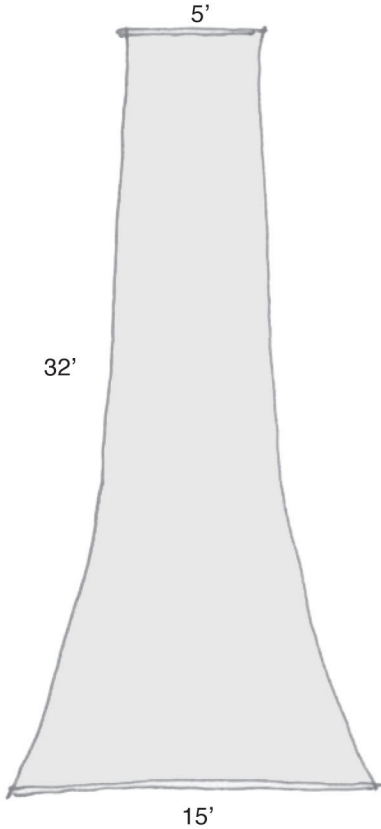

GISELA STROMEYER DESIGN

Event Rentals

Large Cove for intimate seating

GISELA STROMEYER DESIGN

Event Rentals

Bells

GISELA STROMEYER DESIGN

Event Rentals

Bell combinations and see-through fabric

See-through Fabric Bells

Laced Solid Fabric Bell