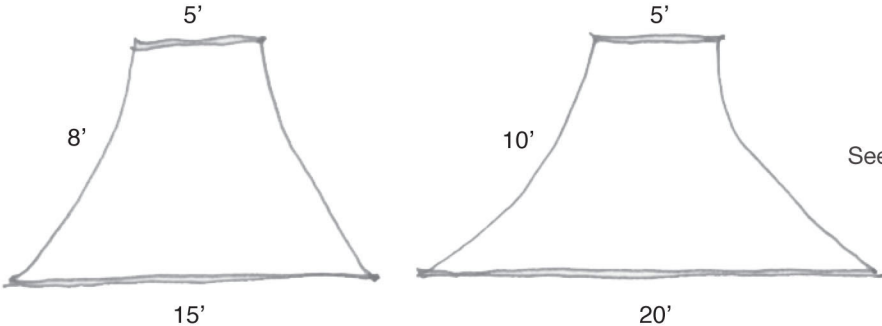

GISELA STROMEYER DESIGN

Event Rentals

Large Cove for intimate seating

GISELA STROMEYER DESIGN

Event Rentals

Bells

GISELA STROMEYER DESIGN

Event Rentals

Bell combinations and see-through fabric

See-through Fabric Bells

Laced Solid Fabric Bell