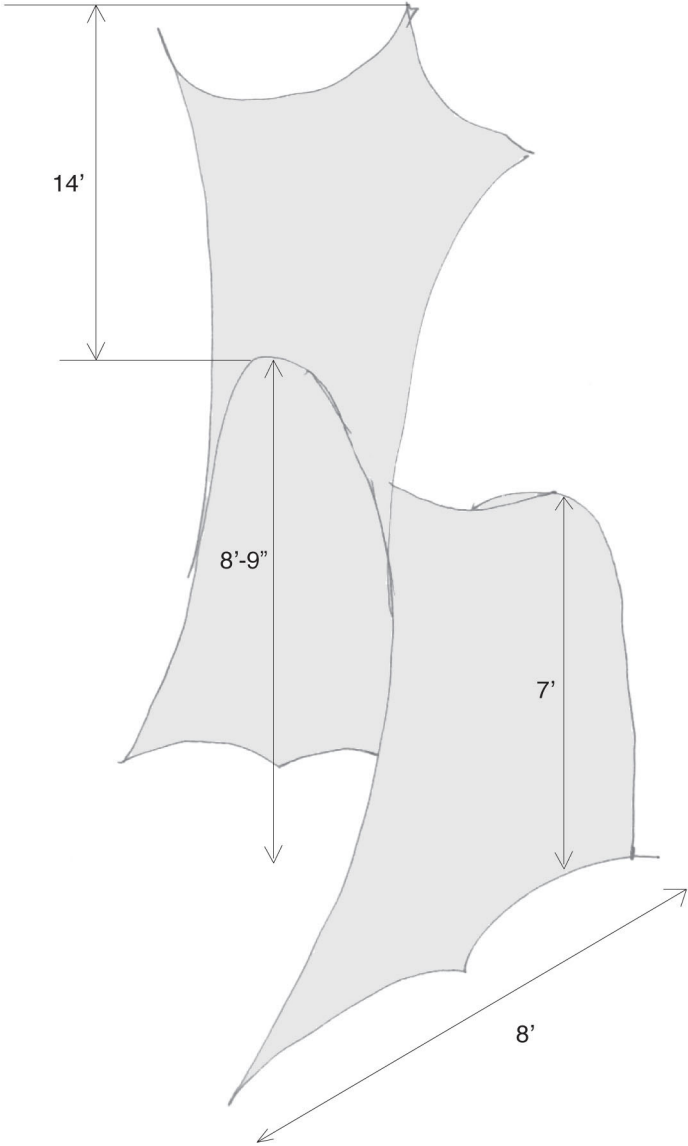

GISELA STROMEYER DESIGN

Event Rentals

Large Cove for intimate seating

GISELA STROMEYER DESIGN

Event Rentals

Bells

GISELA STROMEYER DESIGN

Event Rentals

Bell combinations and see-through fabric

See-through Fabric Bells

Laced Solid Fabric Bell