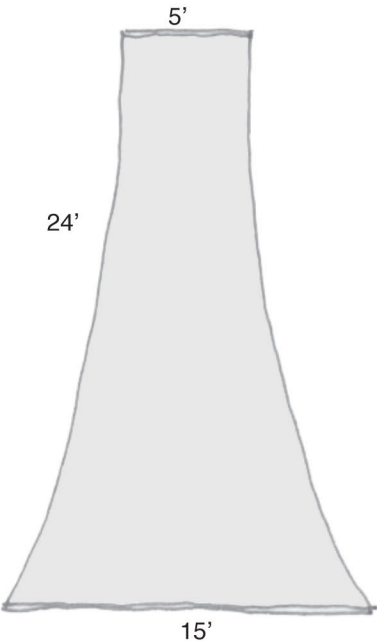

GISELA STROMEYER DESIGN

Event Rentals

Large Cove for intimate seating

GISELA STROMEYER DESIGN

Event Rentals

Bells

GISELA STROMEYER DESIGN

Event Rentals

Bell combinations and see-through fabric

See-through Fabric Bells

Laced Solid Fabric Bell