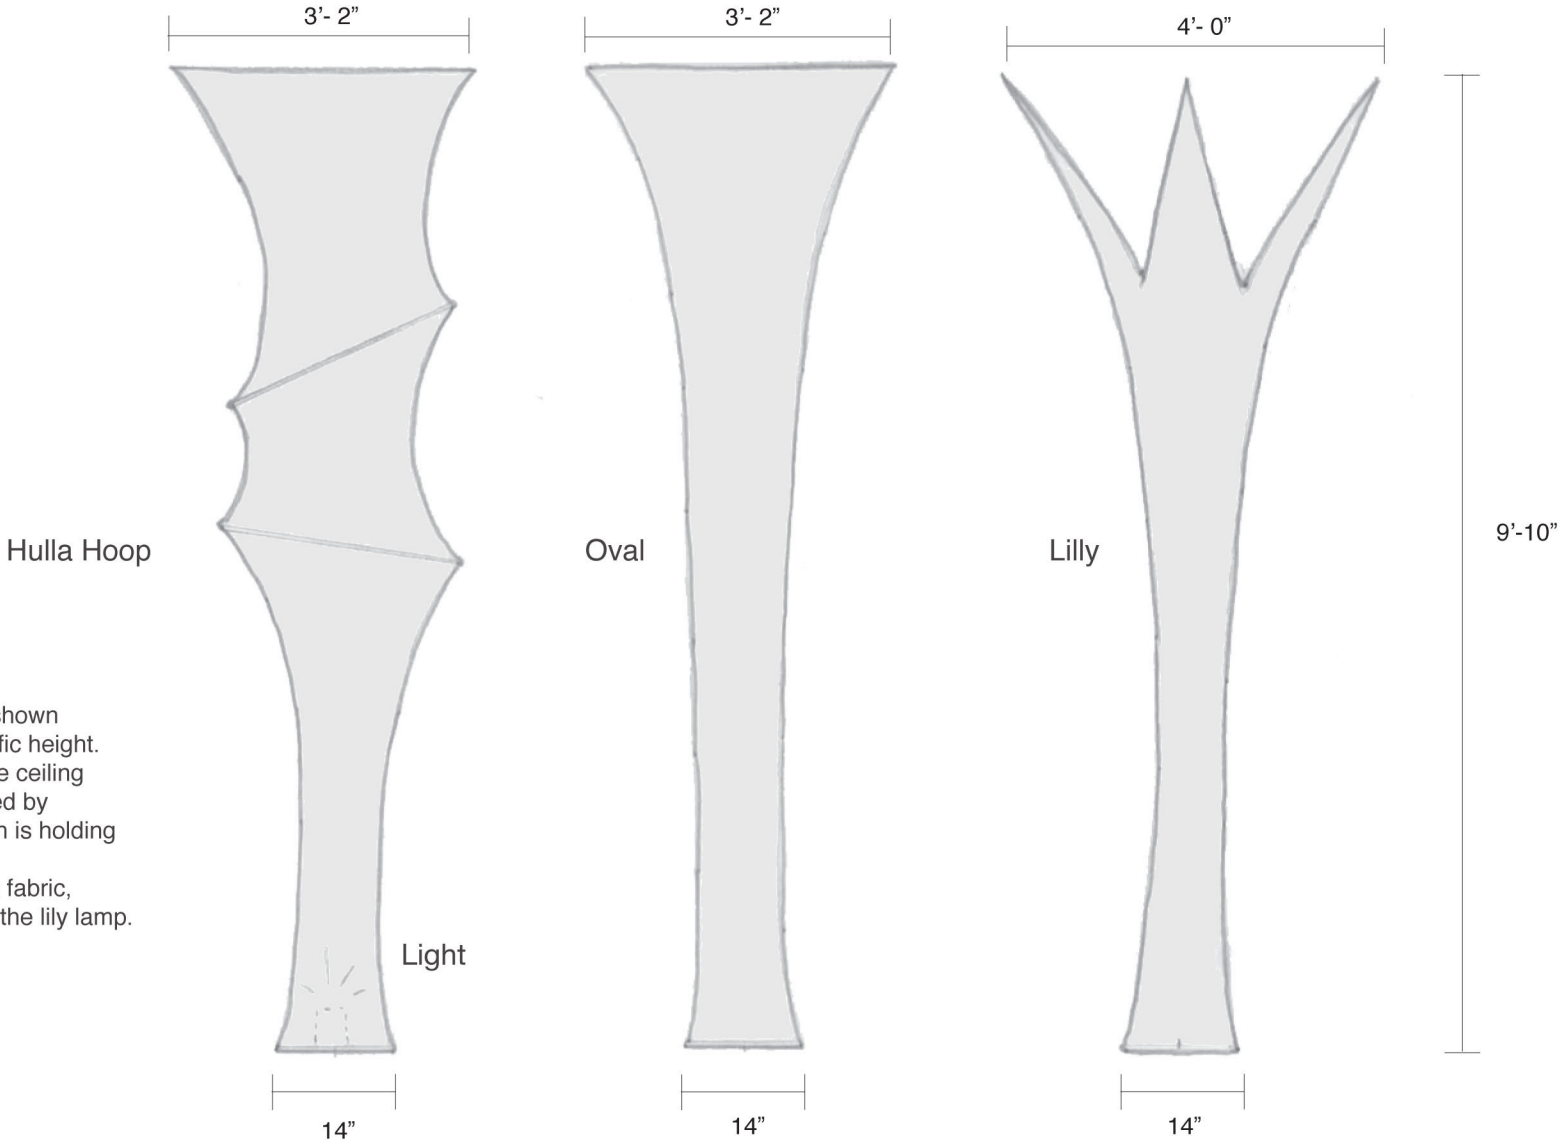

# GISELA STROMEYER DESIGN

Event Rentals Products

Floor Lamps

The lamps are sold or rented as shown or can be custom made to a specific height. The lamps are suspended from the ceiling and stretch down to the floor, pulled by weights in the wooden base, which is holding a halogen spot light. The body is white spandex stretch fabric, shaped by fiberglass rings except the lily lamp.